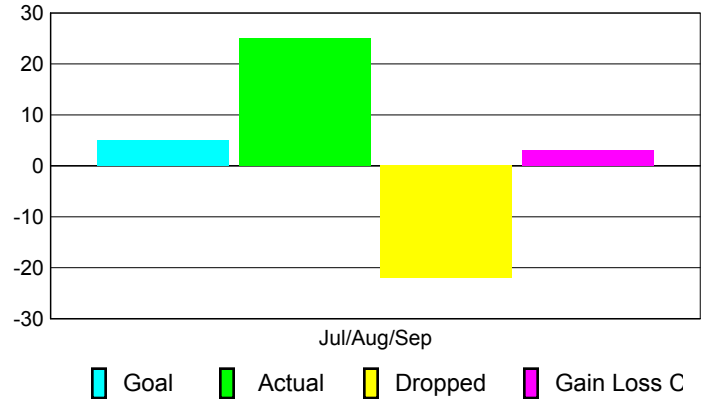

Membership Results 2010-2011

Goal, New, Dropped, Gain/Loss