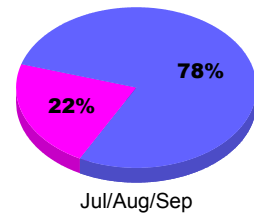

Membership Results
2010-2011

Membership
2009-2010

Month	Net Memb Goal	Actual New Memb	Actual Dropped Memb	Gain/Loss of Memb	Gain/Loss of Memb
Jul/Aug/Sep	5	25	-22	3	26
Totals	5	25	-22	3	26

Membership Results 2010-2011

Goal, New, Dropped, Gain/Loss

Comparison of Membership Gain/Loss

Current Year Compared to the Previous Year

Gender Comparison 2010-2011

■ Male ■ Female